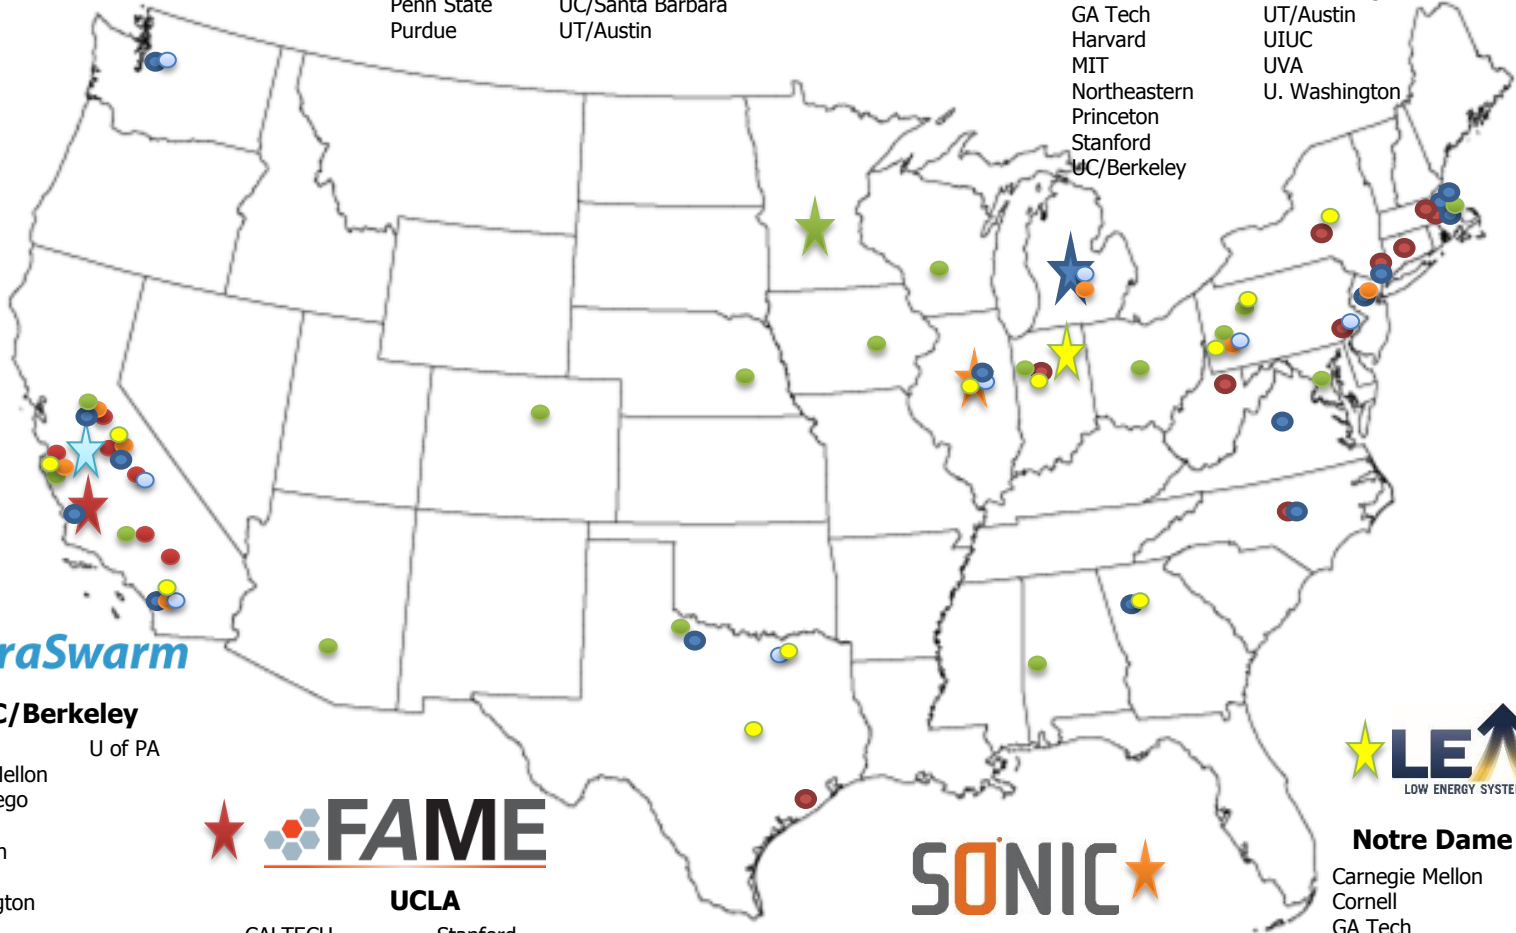

STARnet Funded Universities

STARnet

University of Minnesota

- | | | |
|-----------------|------------------|----------------|
| Carnegie Mellon | U. Wisconsin | U. Iowa |
| Colorado State | U. Alabama | U. Nebraska |
| Johns Hopkins | U. Arizona | U. North Texas |
| MIT | UC/Berkeley | |
| Ohio State | UC/Riverside | |
| Penn State | UC/Santa Barbara | |
| Purdue | UT/Austin | |

University of Michigan

- | | |
|--------------|---------------|
| Columbia | UCLA |
| Duke | UC/San Diego |
| GA Tech | UT/Austin |
| Harvard | UIUC |
| MIT | UVA |
| Northeastern | U. Washington |
| Princeton | |
| Stanford | |
| UC/Berkeley | |

UC/Berkeley

- | | |
|-----------------|---------|
| CALTECH | U of PA |
| Carnegie Mellon | |
| UC/San Diego | |
| UIUC | |
| U. Michigan | |
| UT/Dallas | |
| U. Washington | |

UCLA

- | | |
|----------|------------------|
| CALTECH | Stanford |
| Columbia | UC/Berkeley |
| Cornell | UC/Irvine |
| Harvard | UC/Riverside |
| MIT | UC/Santa Barbara |
| NC State | U of PA |
| Purdue | WVA |
| Rice | Yale |

43 Universities in 24 States